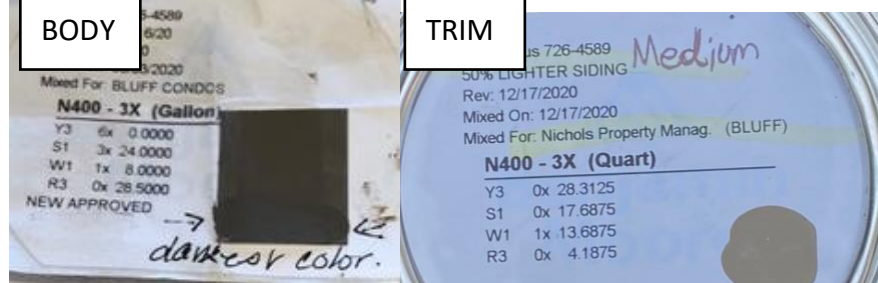

2021 Bluff Paint Scheme

LIGHT: buildings 4, 11, 12, 7, 2

MEDIUM: buildings 1, 10, 15, 9, 5, Pool House

DARK: buildings 3, 8, 13, 14, 6, Garbage Shed

MAP