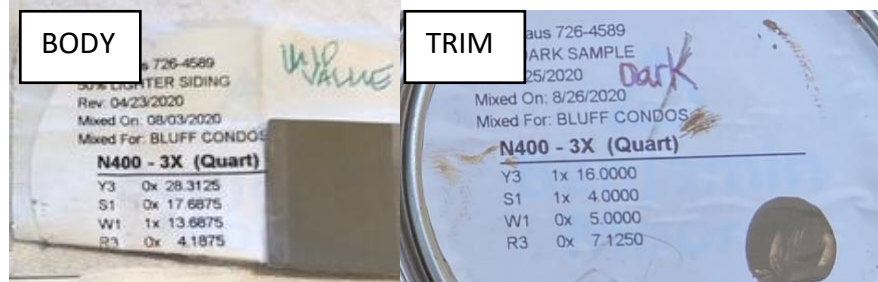

2021 Bluff Paint Scheme

LIGHT: buildings 4, 11, 12, 7, 2

MEDIUM: buildings 1, 10, 15, 9, 5, Pool House

DARK: buildings 3, 8, 13, 14, 6, Garbage Shed

MAP