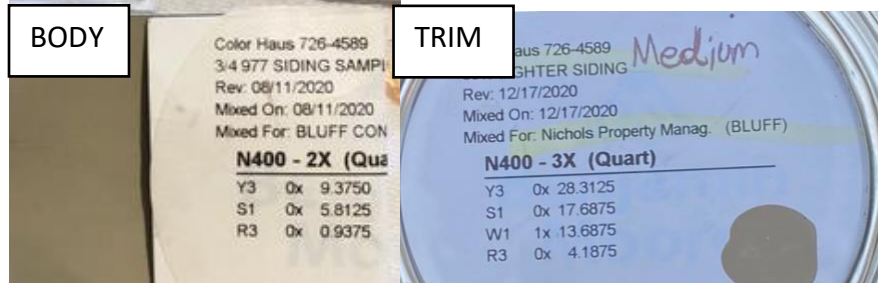

2021 Bluff Paint Scheme

LIGHT: buildings 4, 11, 12, 7, 2

MEDIUM: buildings 1, 10, 15, 9, 5, Pool House

DARK: buildings 3, 8, 13, 14, 6, Garbage Shed

MAP